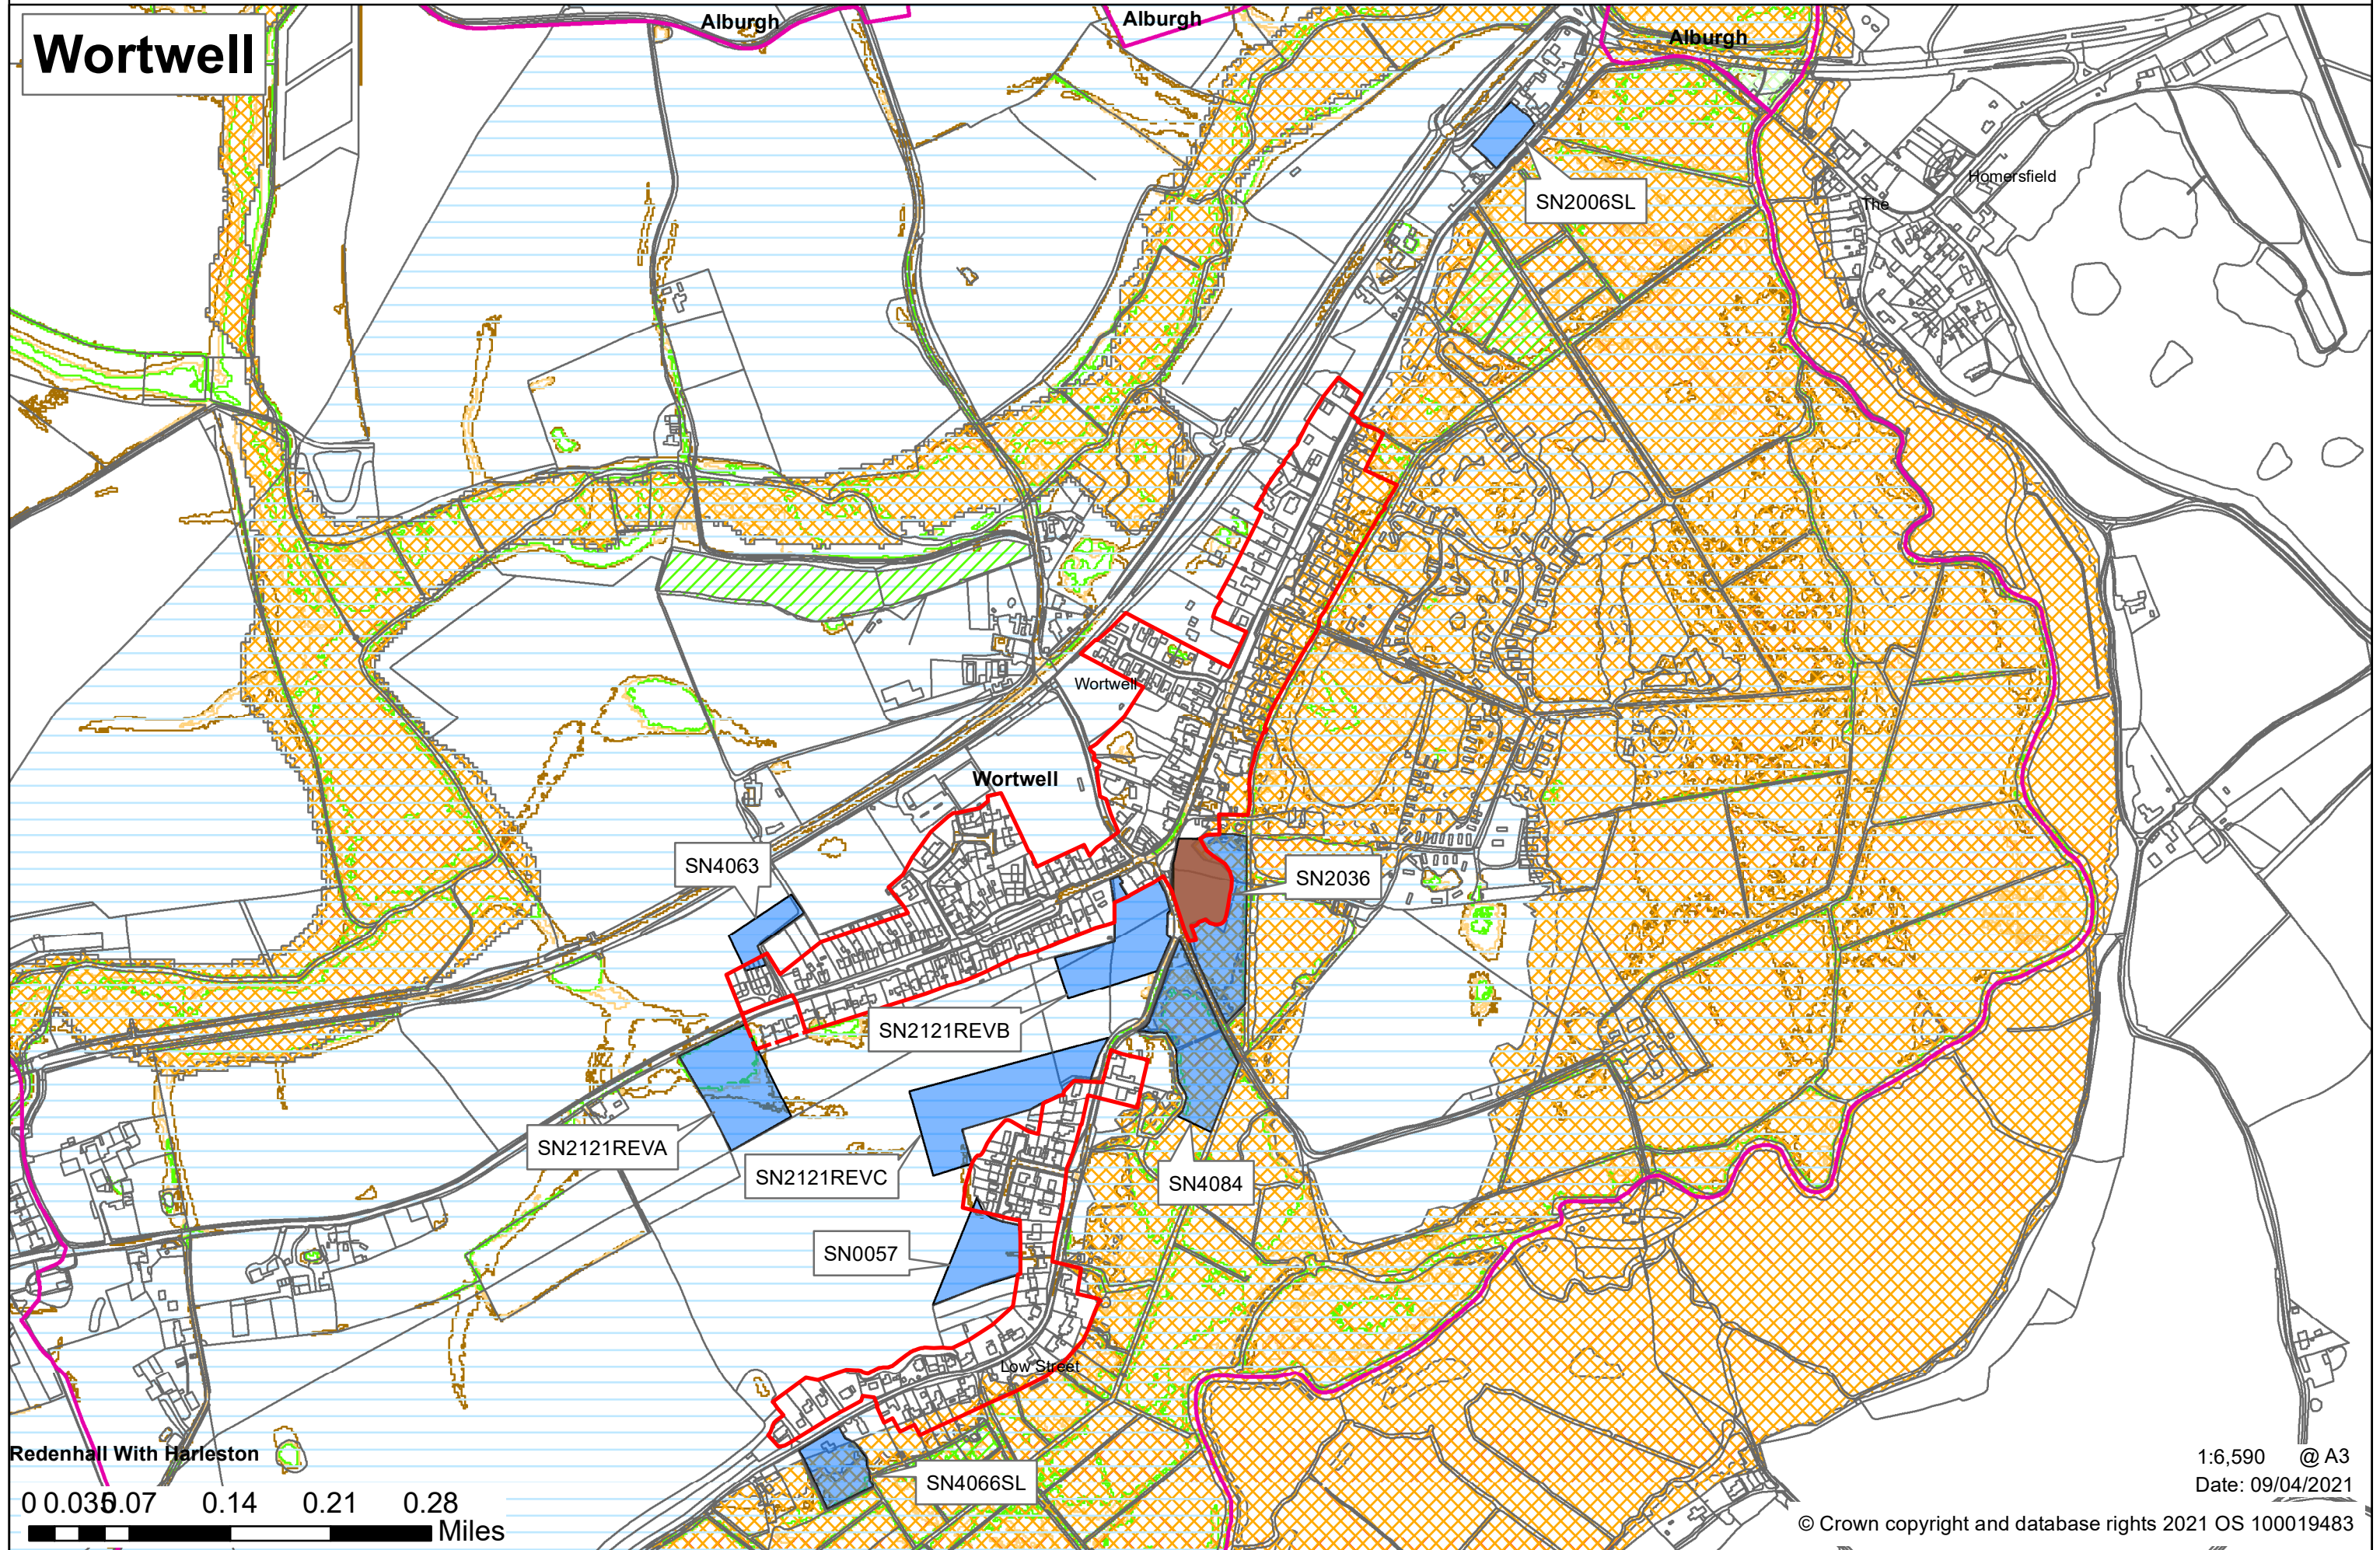

The Hawthorns

Hill View

Leigh

Pond

The Dell

43.1m

Birchwood

Pond

Pond

St Martins

Rose

LB

CP

Sunset View

39.0m

Avondale

0 0.02 0.04 0.06 0.08

Miles

1:2,202 @ A3

Date: 09/04/2021

© Crown copyright and database rights 2021 OS 100019483

South Norfolk Village Clusters Housing Allocations Plan

Wortwell

Redenhall With Harleston

0 0.035 0.07 0.14 0.21 0.28
Miles

1:6,590 @ A3
Date: 09/04/2021

© Crown copyright and database rights 2021 OS 100019483