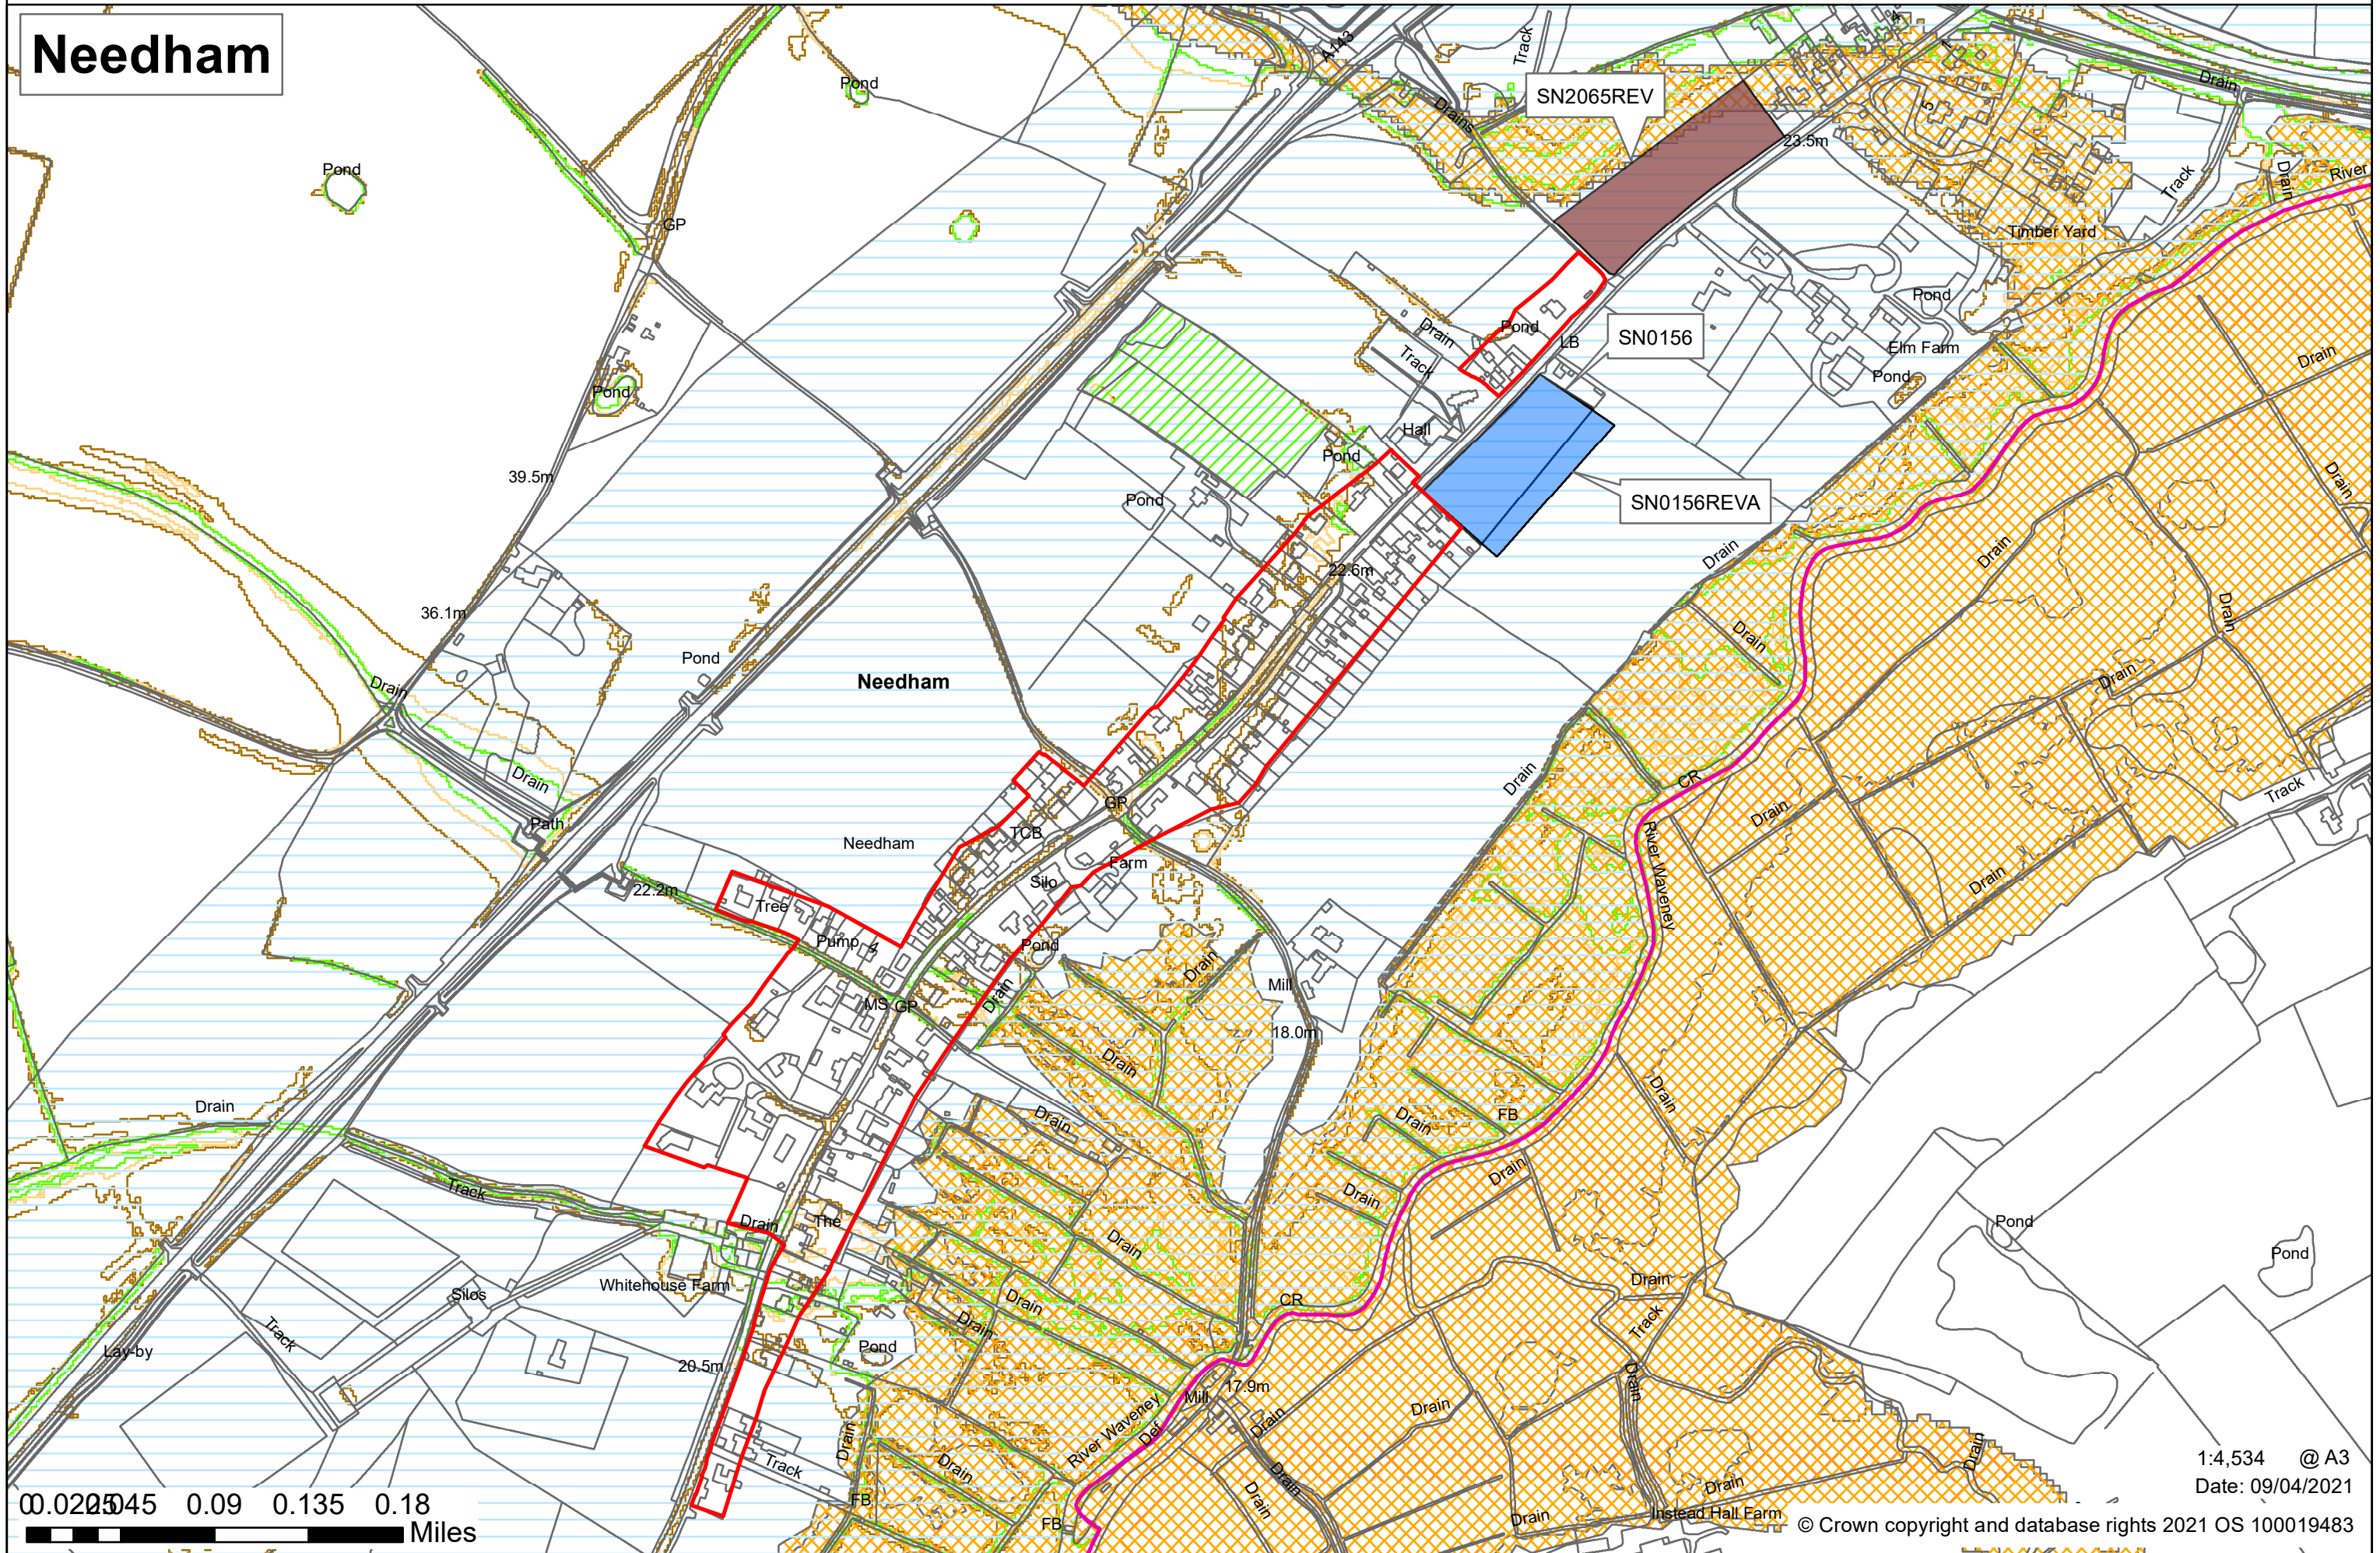

Brockdish

0.02 0.055 0.11 0.165 0.22 Miles

South Norfolk Village Clusters Housing Allocations Plan

Needham

0.020545 0.09 0.135 0.18 Miles

1:4,534 @ A3
Date: 09/04/2021

© Crown copyright and database rights 2021 OS 100019483

South Norfolk Village Clusters Housing Allocations Plan

Starston

White House Farm

Pond

Drain

FARMLANE

Brick Kiln Farm

Pond