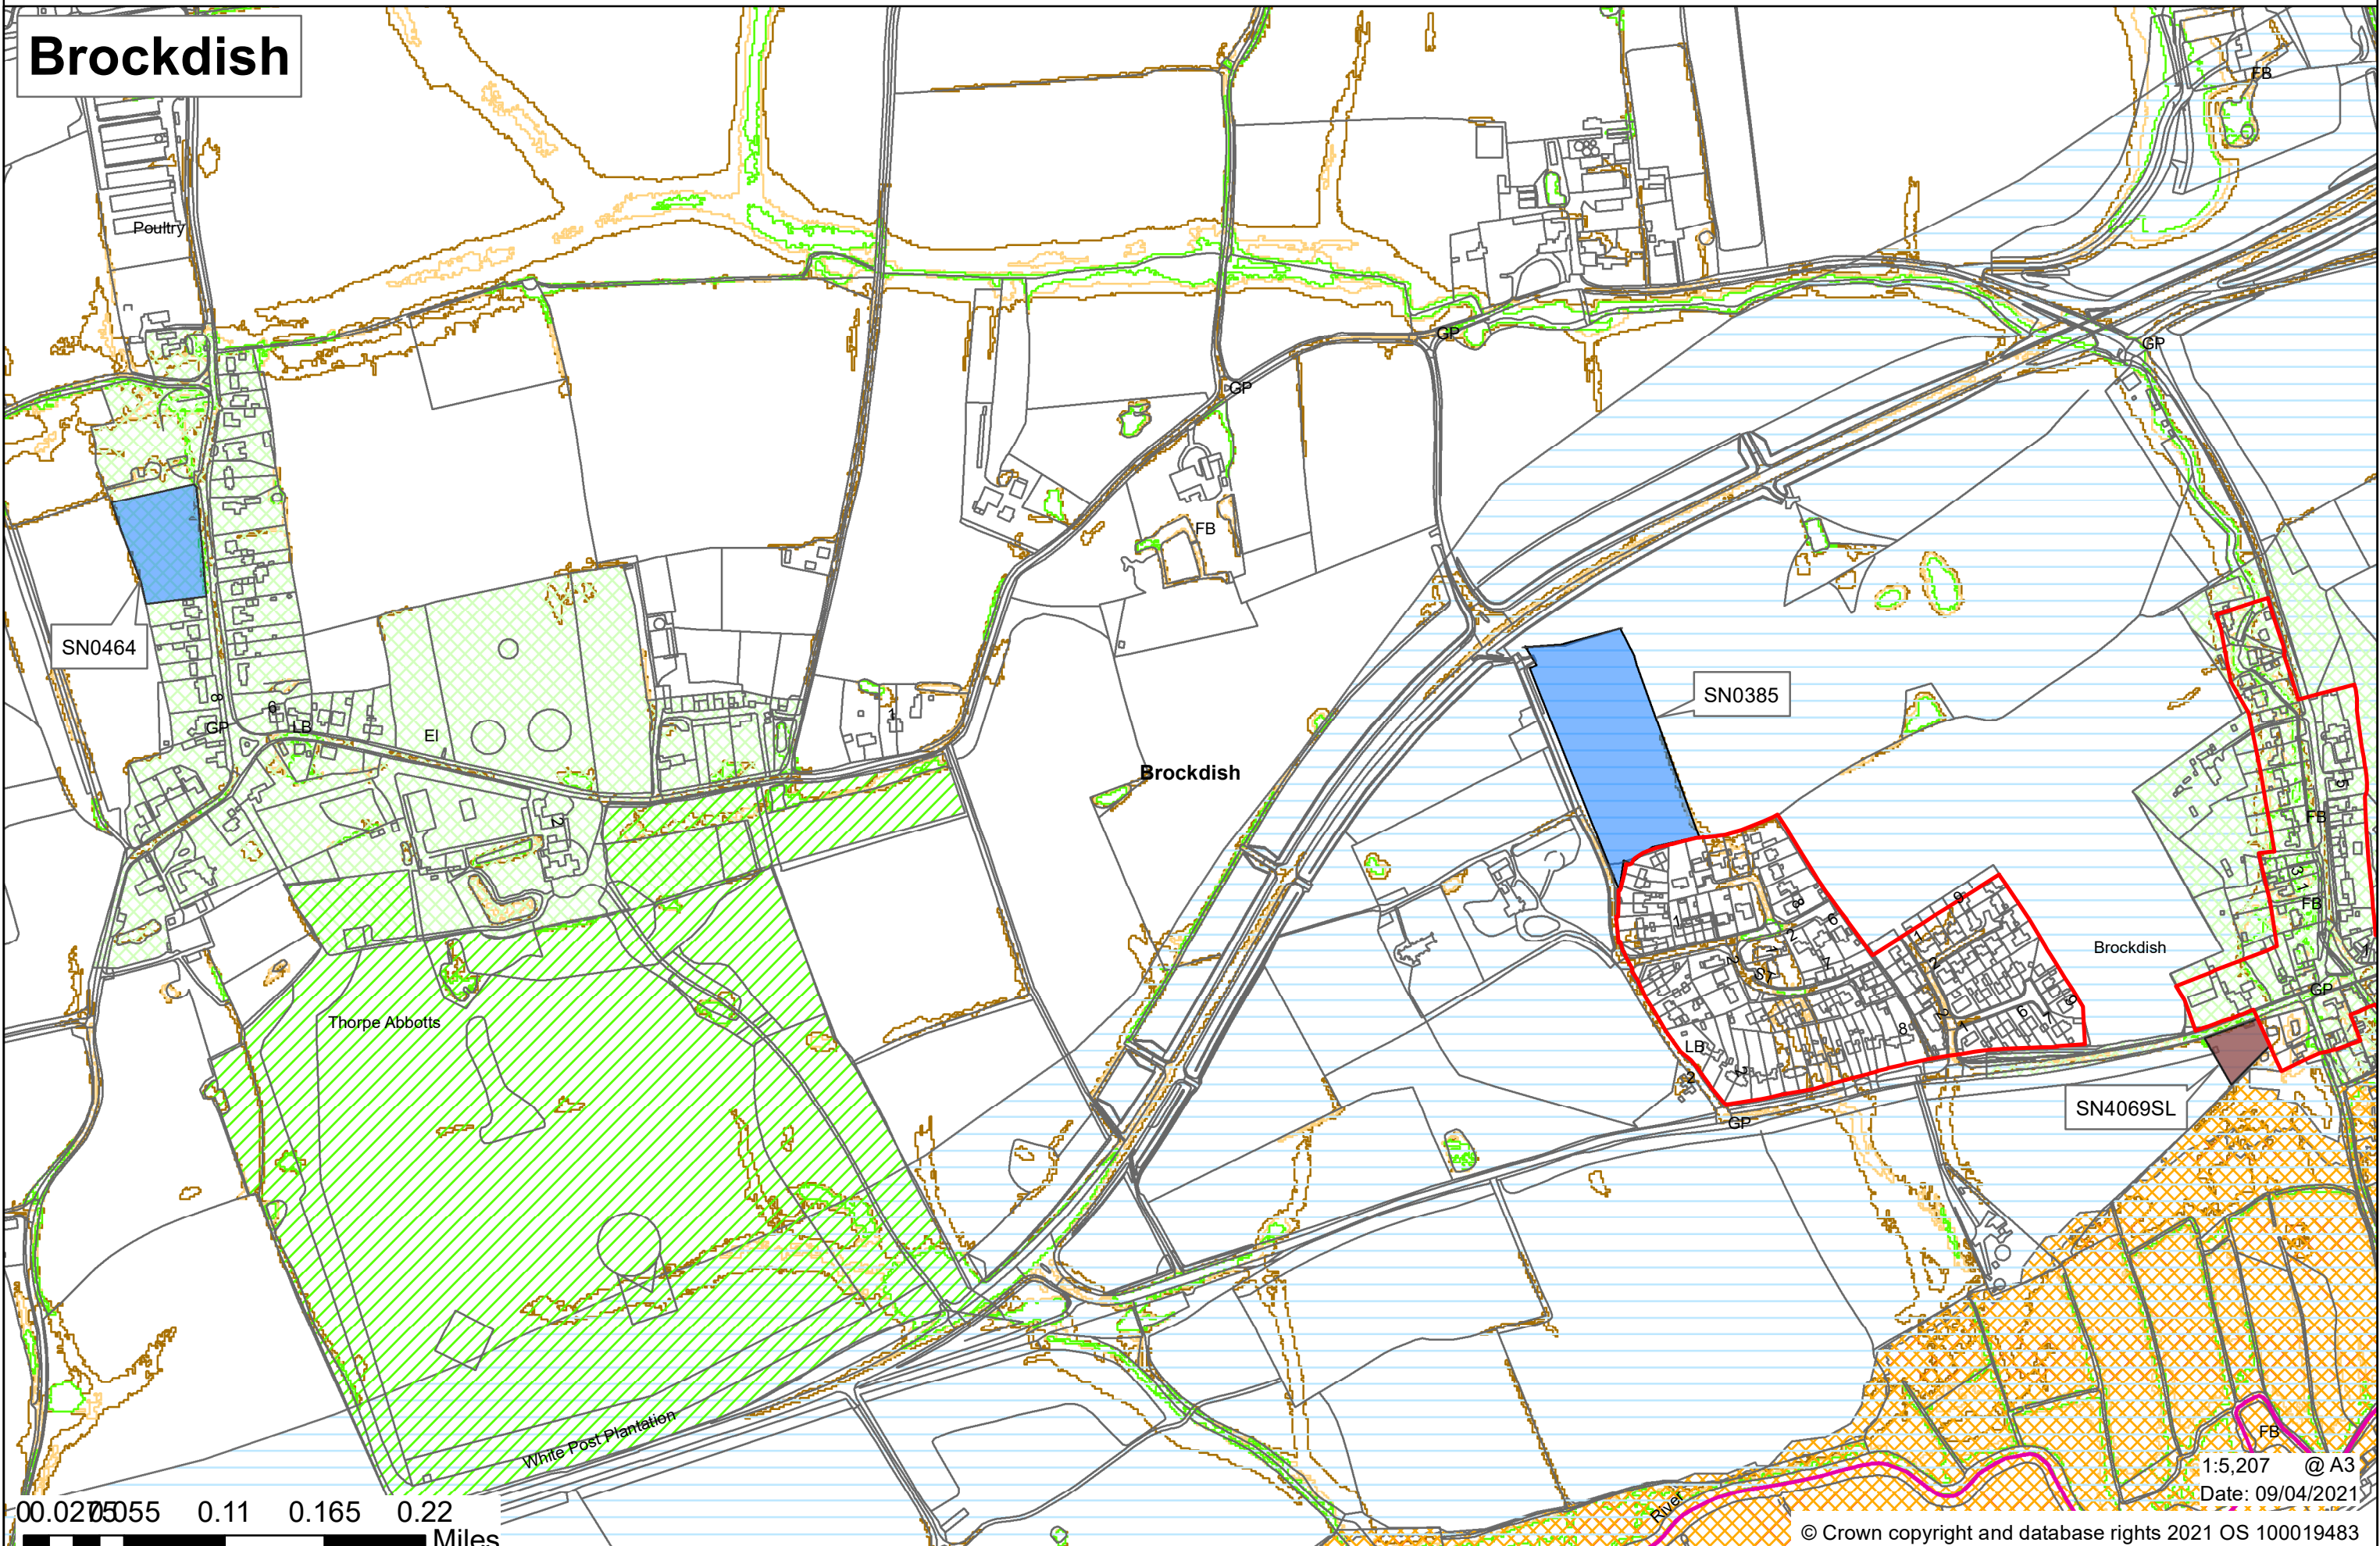

South Norfolk Village Clusters Housing Allocations Plan

Needham, Brockdish, Starston and Wortwell

1:25,820 @ A3
Date: 17/05/2021

© Crown copyright and database rights 2021 OS 100019483

South Norfolk Village Clusters Housing Allocations Plan

Brockdish

0.02 0.055 0.11 0.165 0.22 Miles

South Norfolk Village Clusters Housing Allocations Plan

Needham

0.020545 0.09 0.135 0.18 Miles

1:4,534 @ A3
Date: 09/04/2021

© Crown copyright and database rights 2021 OS 100019483

South Norfolk Village Clusters Housing Allocations Plan

Starston

White House Farm

Pond

Drain

FARMLANE

Brick Kiln Farm

Pond