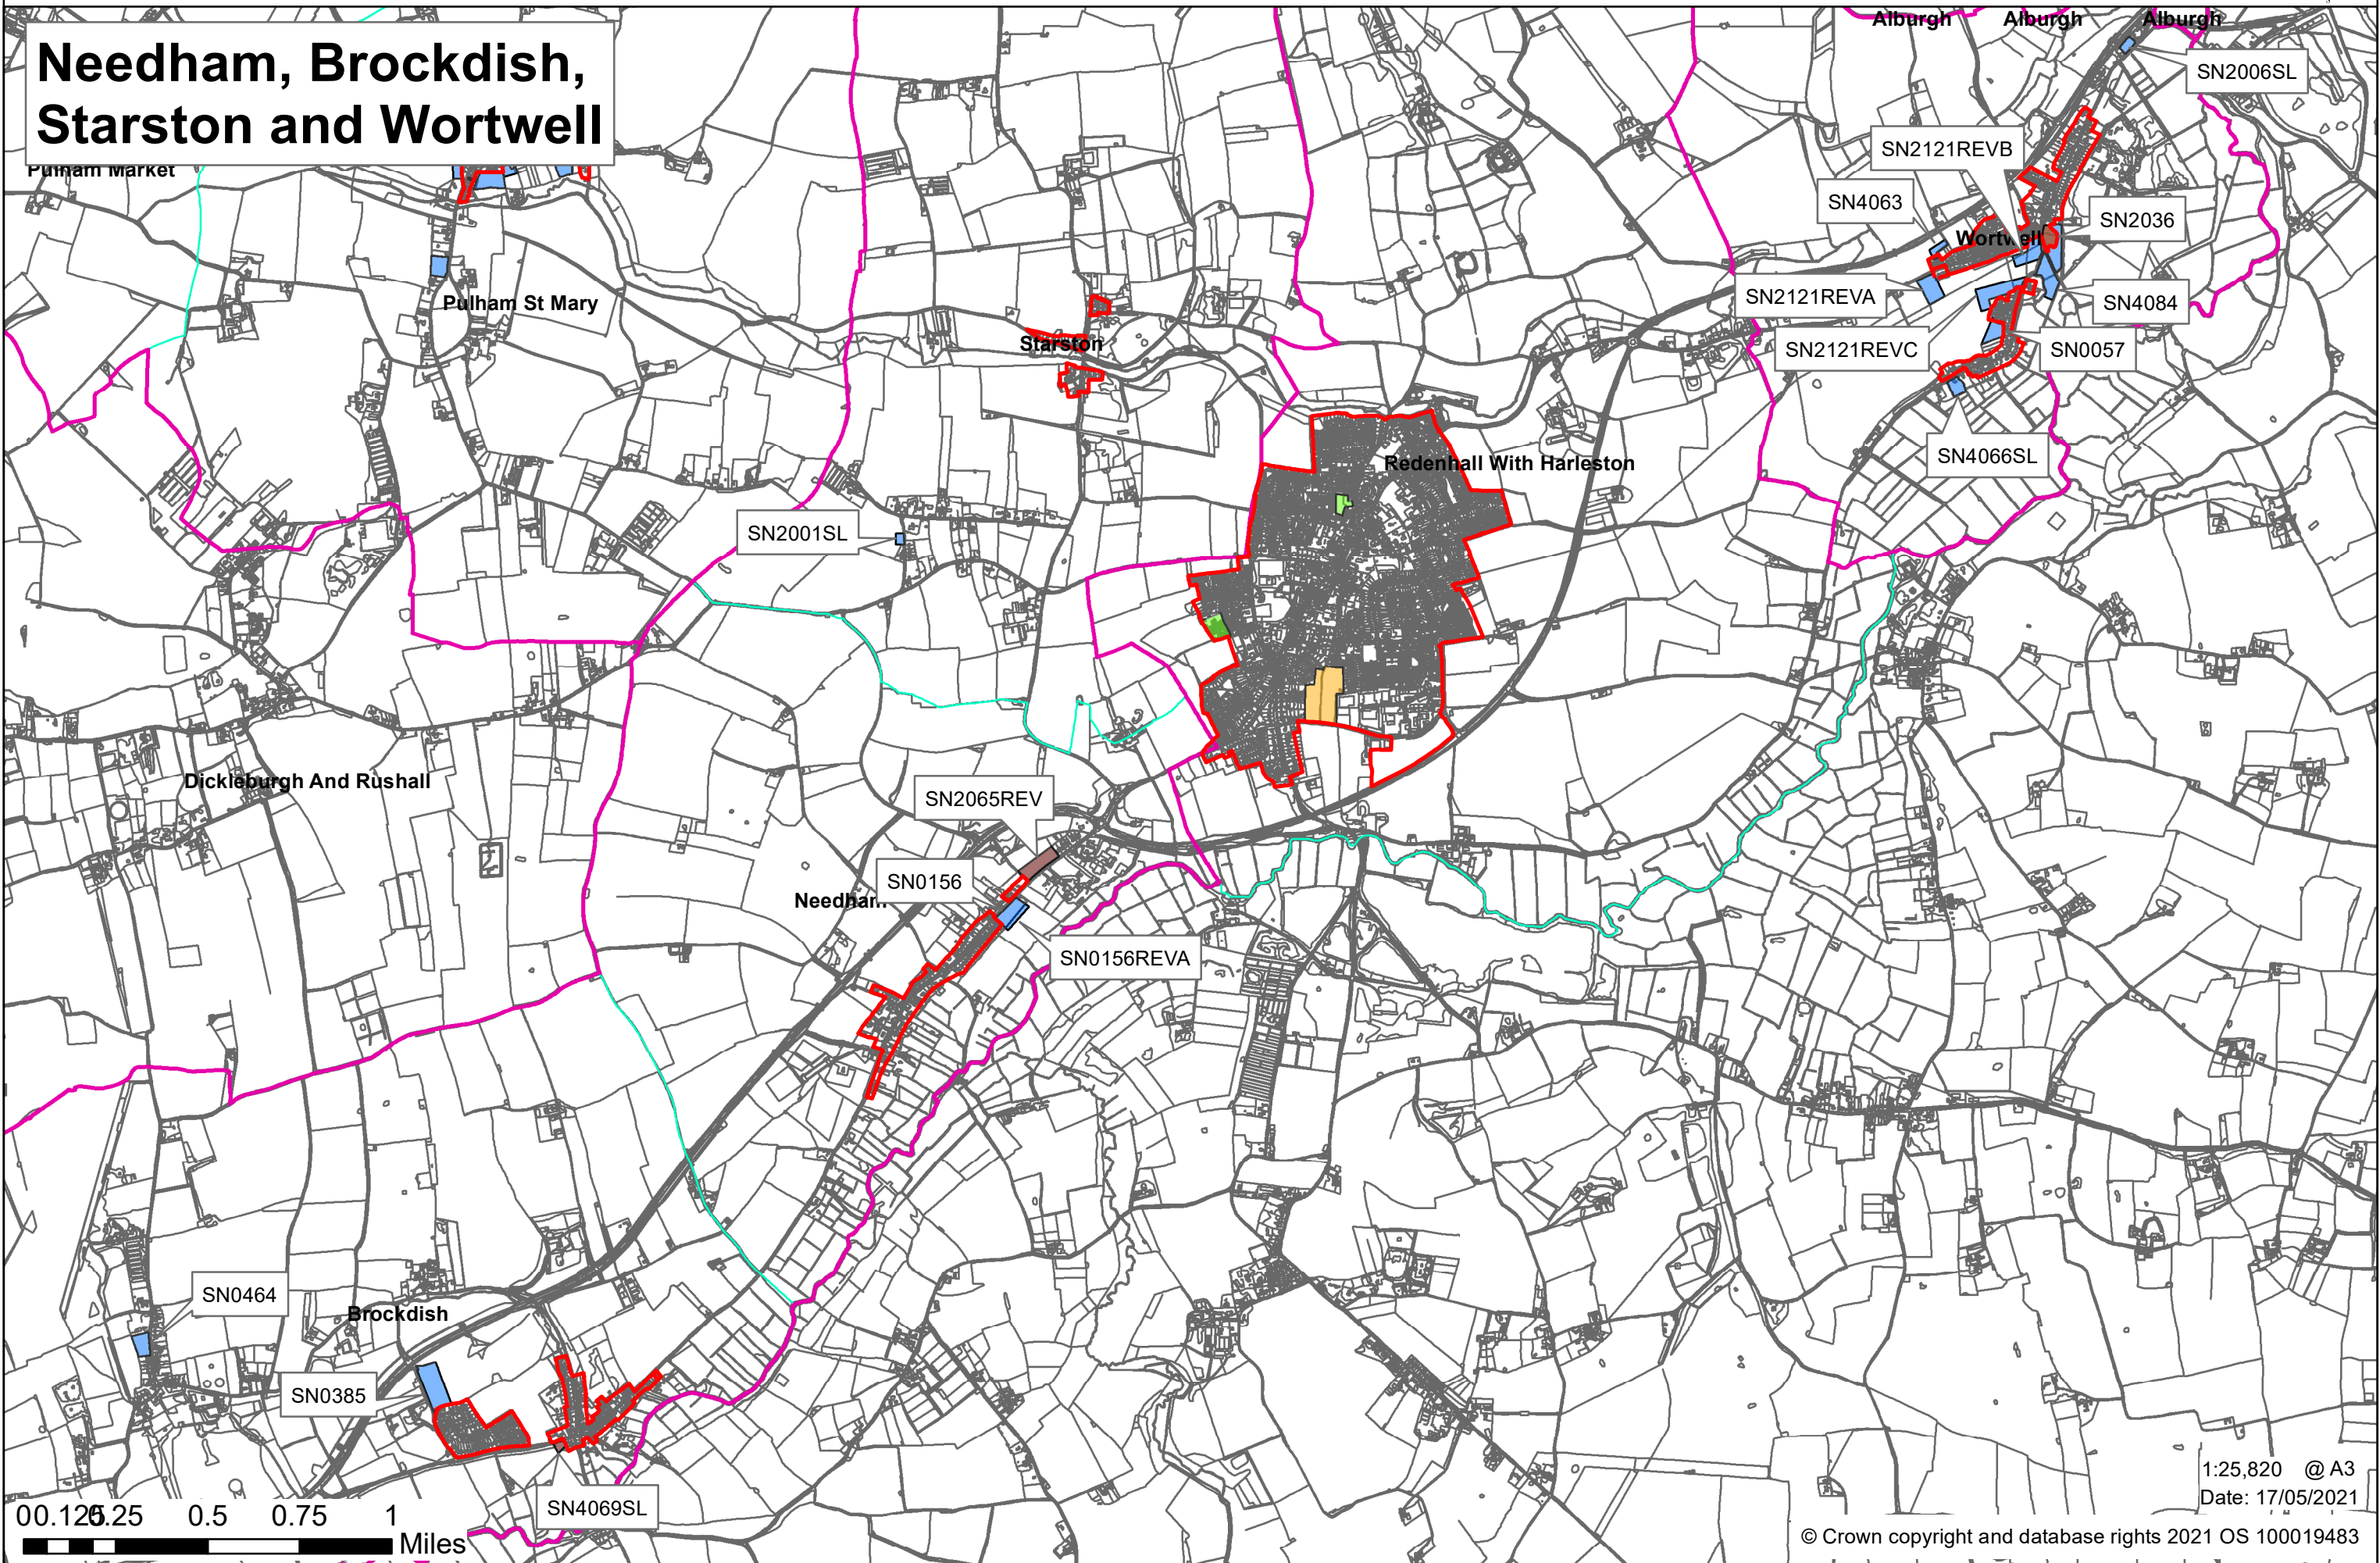

South Norfolk Village Clusters Housing Allocations Plan

Needham, Brockdish, Starston and Wortwell

1:25,820 @ A3
Date: 17/05/2021

© Crown copyright and database rights 2021 OS 100019483

South Norfolk Village Clusters Housing Allocations Plan

Brockdish

0.02 0.055 0.11 0.165 0.22 Miles

South Norfolk Village Clusters Housing Allocations Plan

Needham

0.020545 0.09 0.135 0.18 Miles

1:4,534 @ A3
Date: 09/04/2021

© Crown copyright and database rights 2021 OS 100019483

South Norfolk Village Clusters Housing Allocations Plan

Starston

White House Farm

Pond

Drain

FARMLANE

Brick Kiln Farm

Pond